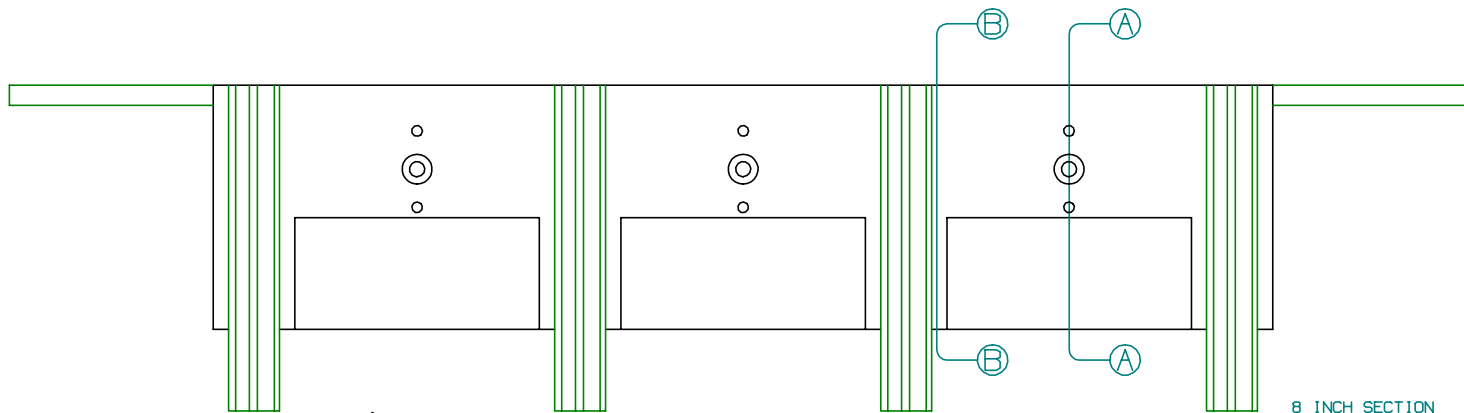

# LITTLERAT MORTISE RAIL

SECTION -A-

SECTION -B-

# LITTLERAT MORTISE RAIL

With the dimensions given this mortise rail will be installed on the Little Rat approximately 5/8" below the base plate.