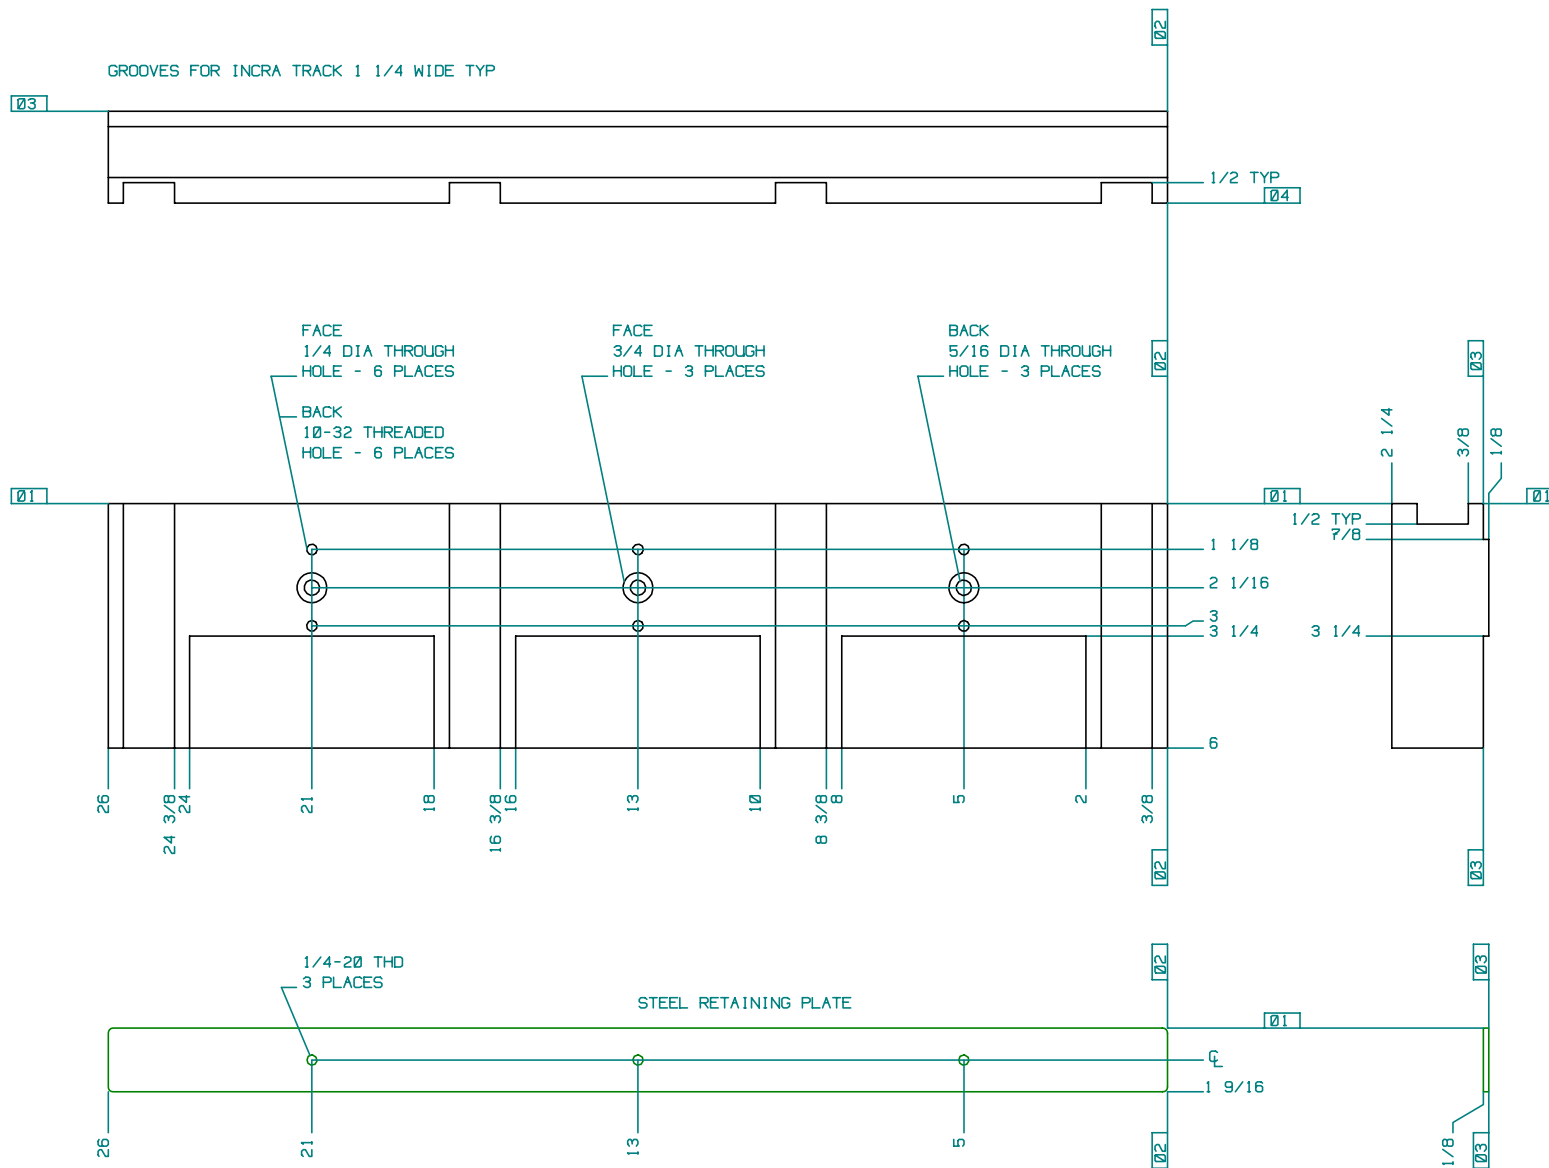

# LITTLERAT MORTISE RAIL

SECTION -A-

SECTION -B-

# LITTLERAT MORTISE RAIL

With the dimensions given this mortise rail will be installed on the Little Rat approximately 5/8" below the base plate.