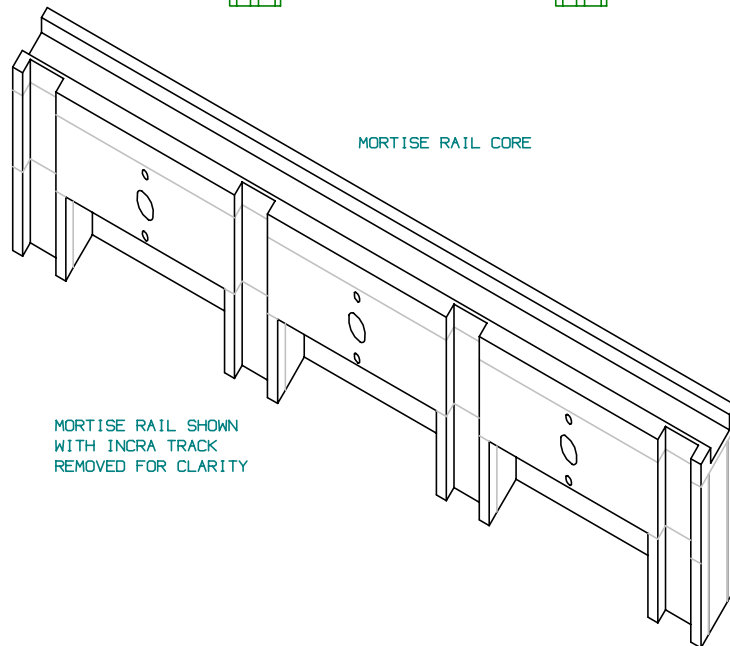

# LITTLERAT MORTISE RAIL

SECTION -A-

SECTION -B-

# LITTLERAT MORTISE RAIL

With the dimensions given this mortise rail will be installed on the Little Rat approximately 5/8" below the base plate.